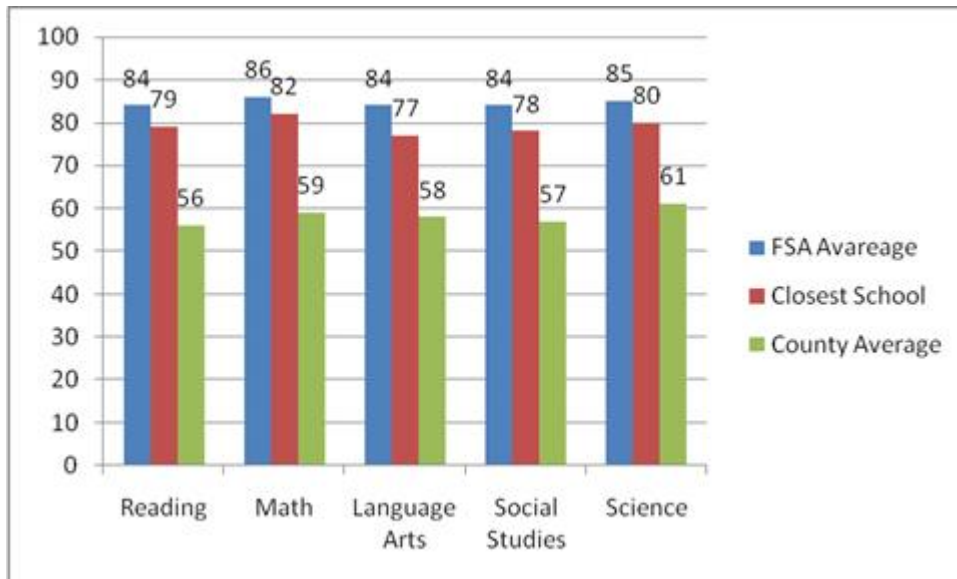

FSA 2008-2009 ITBS RESULTS

Reading -> 84 (4 points increase from last year)
Math -> 86 (3 points increase from last year)
Language Arts -> 84 (8 points increase from last year)
Social Studies -> 84 (5 points increase from last year)
Science -> 85 (4 points increase from last year)

FSA vs. OTHER SCHOOLS IN FULTON COUNTY

	Reading	Math	Language Arts	Social Studies	Science
FSA Average	84	86	84	84	85
Closest School	79 (River Trail & Amana)	82 (River Trail)	77 (River Trail & Webb Bridge)	78 (River Trail)	80 (River Trail)
County Average	56	59	58	57	61

Congratulations to all students, parents and staff members for this wonderful achievement.